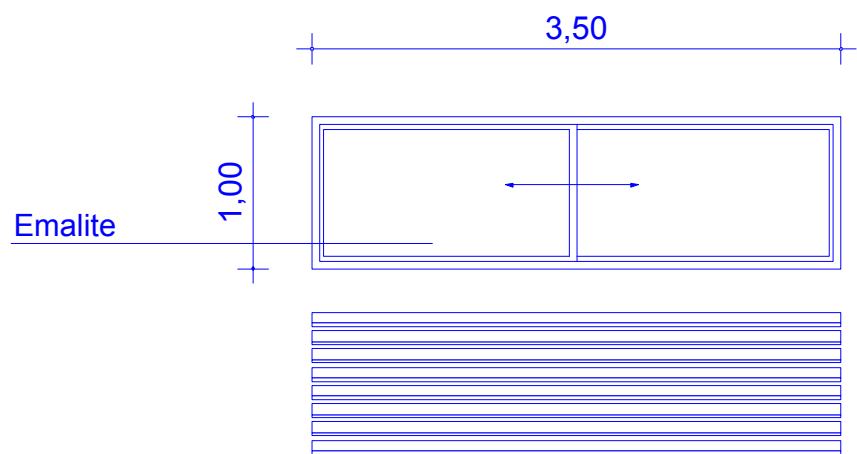

ME 01
 CHASSIS ALU COULISSANT
 +
 PANNEAU EMALITE
 +
 CHASSIS ALU OSCILLO/BATTANT

ME 02
 CHASSIS ALU OSCILLO/BATTANT

ME 03
 CHASSIS ALU COULISSANT
 +
 LAME RENSON

ME 04
 CHASSIS ALU OSCILLO/BATTANT
 +
 LAME RENSON